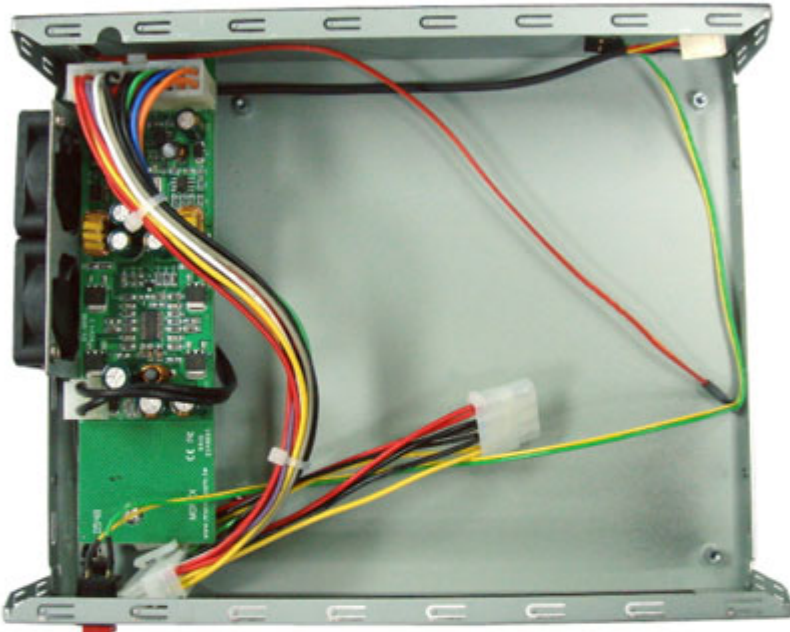

74.95 EUR
incl. 19% VAT, plus [shipping](#)

Support:  [Drawing](#)

Model No	5677
M/B Form Factor	Mini-ITX (6.7"x 6.7")
Dimensions (D x W x H)	186x 259.5 x 58.5(mm) , 2.8L

Drive Bays	Internal 2.5*1
CD/DVD Device	N/A
PSU Form Factor	Internal Power Supply: 80W (12V) External Power Supply (A/C): 60W & 80W (12V)
Indicators	1 x Power Status
Front I/O	N/A
Rear I/O	COM*1, Power Button
Material	Steel
System Fans	N/A
Thickness	0.8mm
Container Loading	20':1800, 40':23800, 40'HQ:4400
Application	POS, Kiosk, Media Box, Digital Signage